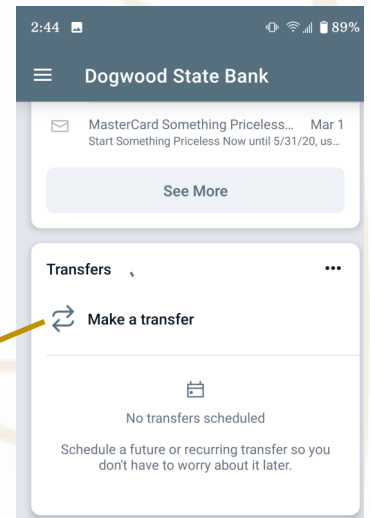

# DOGWOOD BRANCH—MANAGE YOUR RELATIONSHIP WITH EASE

Seamlessly access your financial information across platforms! Whether you're on your laptop, smartphone or tablet, you can stay connected to your account.

Log in to view balances, using a PC [www.dogwoodstatebank.com](http://www.dogwoodstatebank.com)

or

Download the Dogwood Branch App available through

The Dashboard lets you **VIEW** balances in all accounts