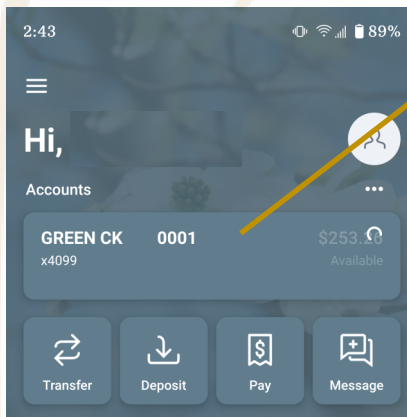

# DOGWOOD BRANCH—MANAGE YOUR RELATIONSHIP WITH EASE

Seamlessly access your financial information across platforms! Whether you're on your laptop, smartphone or tablet, you can stay connected to your account.

Log in to view balances, using a PC [www.dogwoodstatebank.com](http://www.dogwoodstatebank.com)

or

Download the Dogwood Branch App available through

The Dashboard lets you **VIEW** balances in all accounts