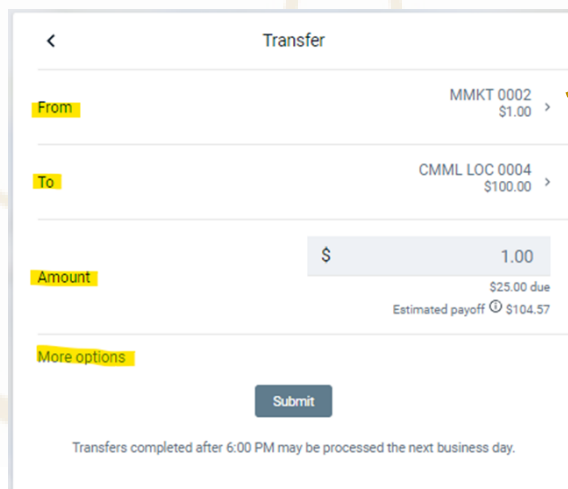

Log in to view balances, using a PC [www.dogwoodstatebank.com](http://www.dogwoodstatebank.com)

or

Download the Dogwood Branch App available through

The Dashboard lets you **VIEW** balances in all accounts

Select **TRANSFERS** to quickly move funds

Select the **From** Account and **To** Account  
Click **Submit**

Dogwood State Bank

Redefining what it means to BANK LOCAL